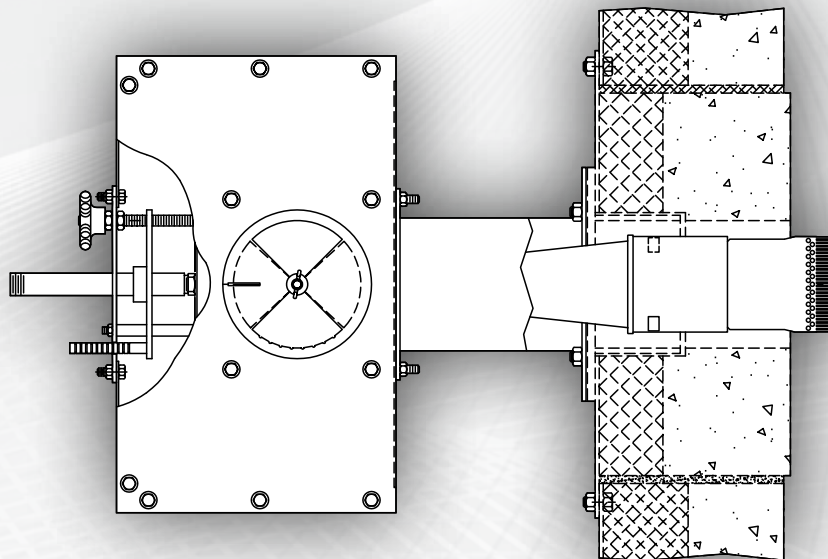

RADIANT WALL BURNER

COMBUSTION AND ENVIRONMENTAL SOLUTIONS.
PURE AND SIMPLE.®

RW Series

RWSF Burner

RWSF Burner (straight on shot)

DESCRIPTION

The ZEECO® RW burner is a premixed, staged fuel, radiant wall burner.

TECHNOLOGY

Zeeco has a full range of burners for cracking furnaces including our RW series low emission premixed radiant wall burner. The Zeeco low emission RW series burner utilizes an advanced venturi design, a customized gas tip and secondary fuel gas injection to achieve very low NOx emissions. It does this without creating flame interaction or flame flashback problems.

RW Burner

DESIGN INFORMATION

Burner Model: RW Radiant Wall Burner
Fuels: Gas Only
Description: Pre-mixed Radiant Wall Burner
NOx Reduction Method: Pre-mixing of the Air and the Gas
Predicted NOx Emissions Range (Natural Draft): 18 ppmv to 55 ppmv
Combustion Air Induction: Natural & Induced Draft
Mounting Options: Side-fired
Natural Draft Heat Release Range: 0.25 MM to 1.8 MM Btu/hr [0.073 to 0.527 MW]
Turndown: 3:1
Typical Excess Air Range: 10% to 15%